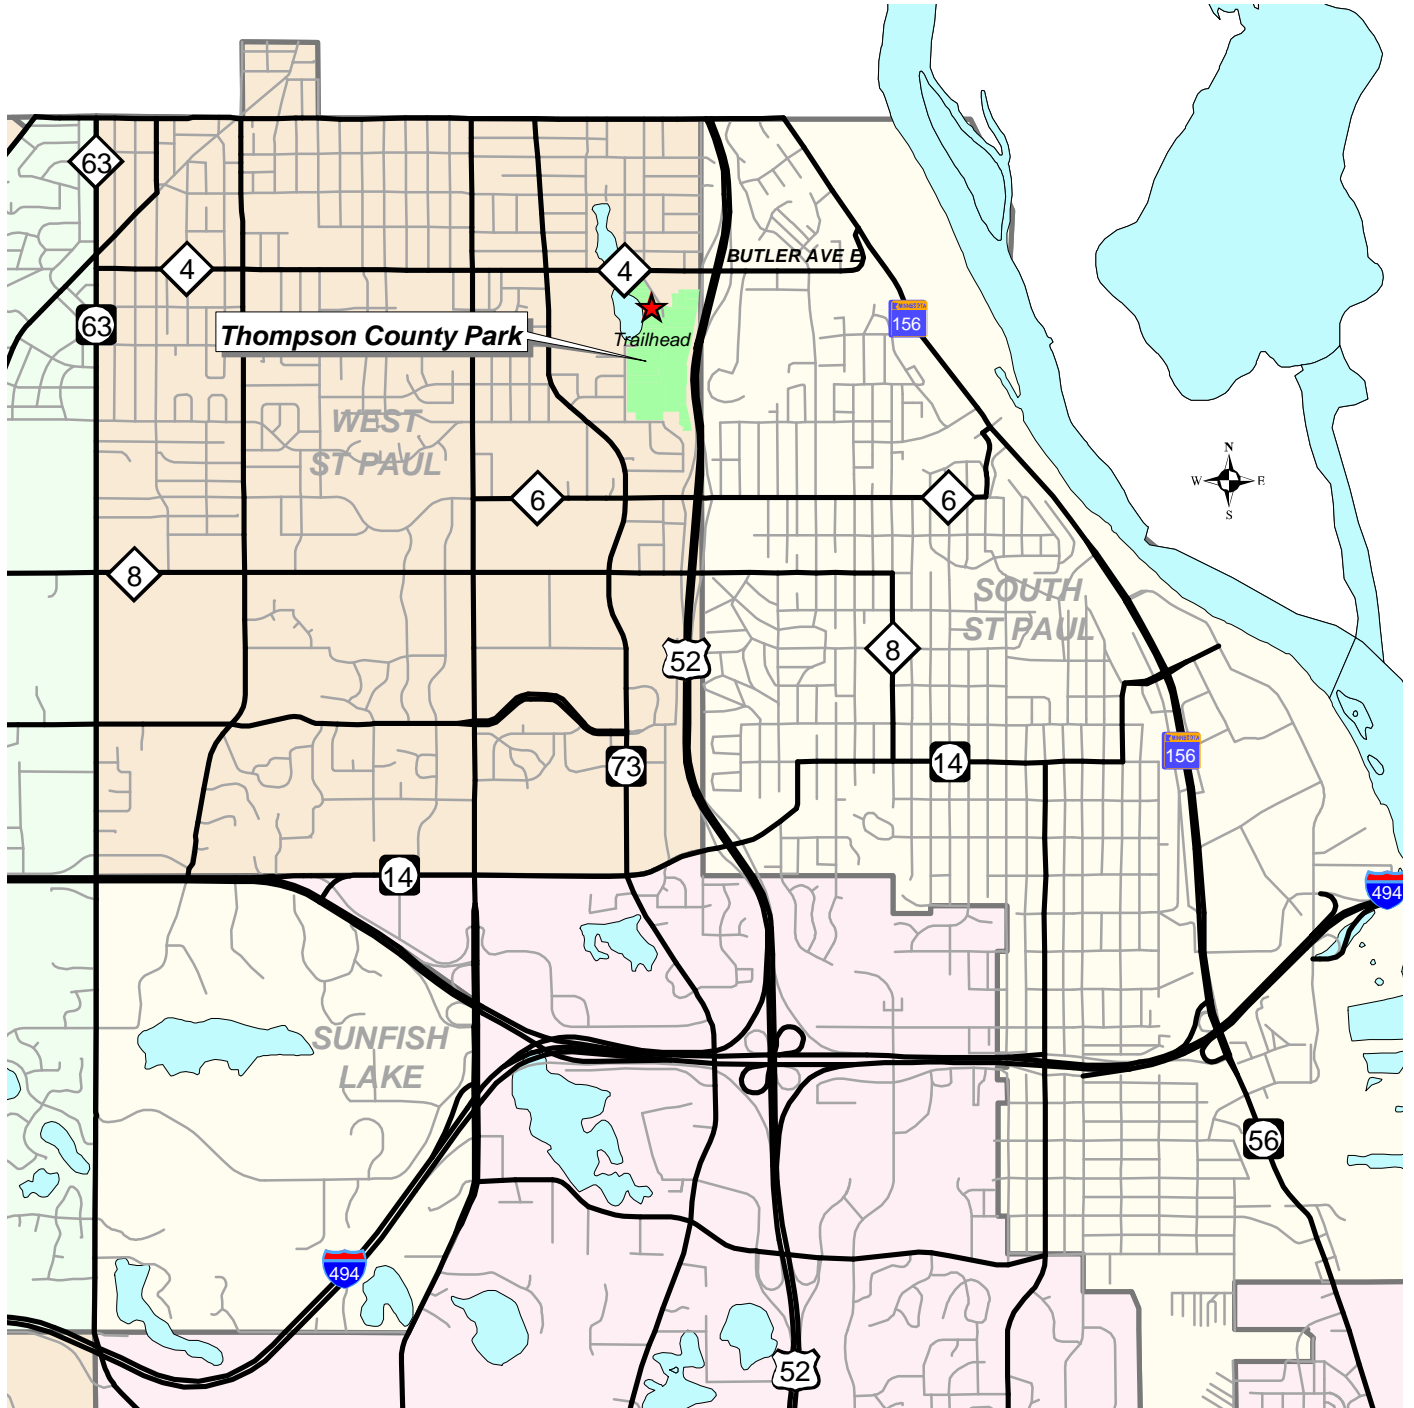

Dakota

COUNTY

Thompson County Park

Thompson County Park/Thompson Park Center/Dakota Lodge

360 Butler Avenue East, West St. Paul, MN 55118

State Hwy 52 to Butler Avenue exit in West St. Paul. West on Butler Avenue East 0.2 miles to Stassen Lane (park entrance road). South on Stassen Lane.