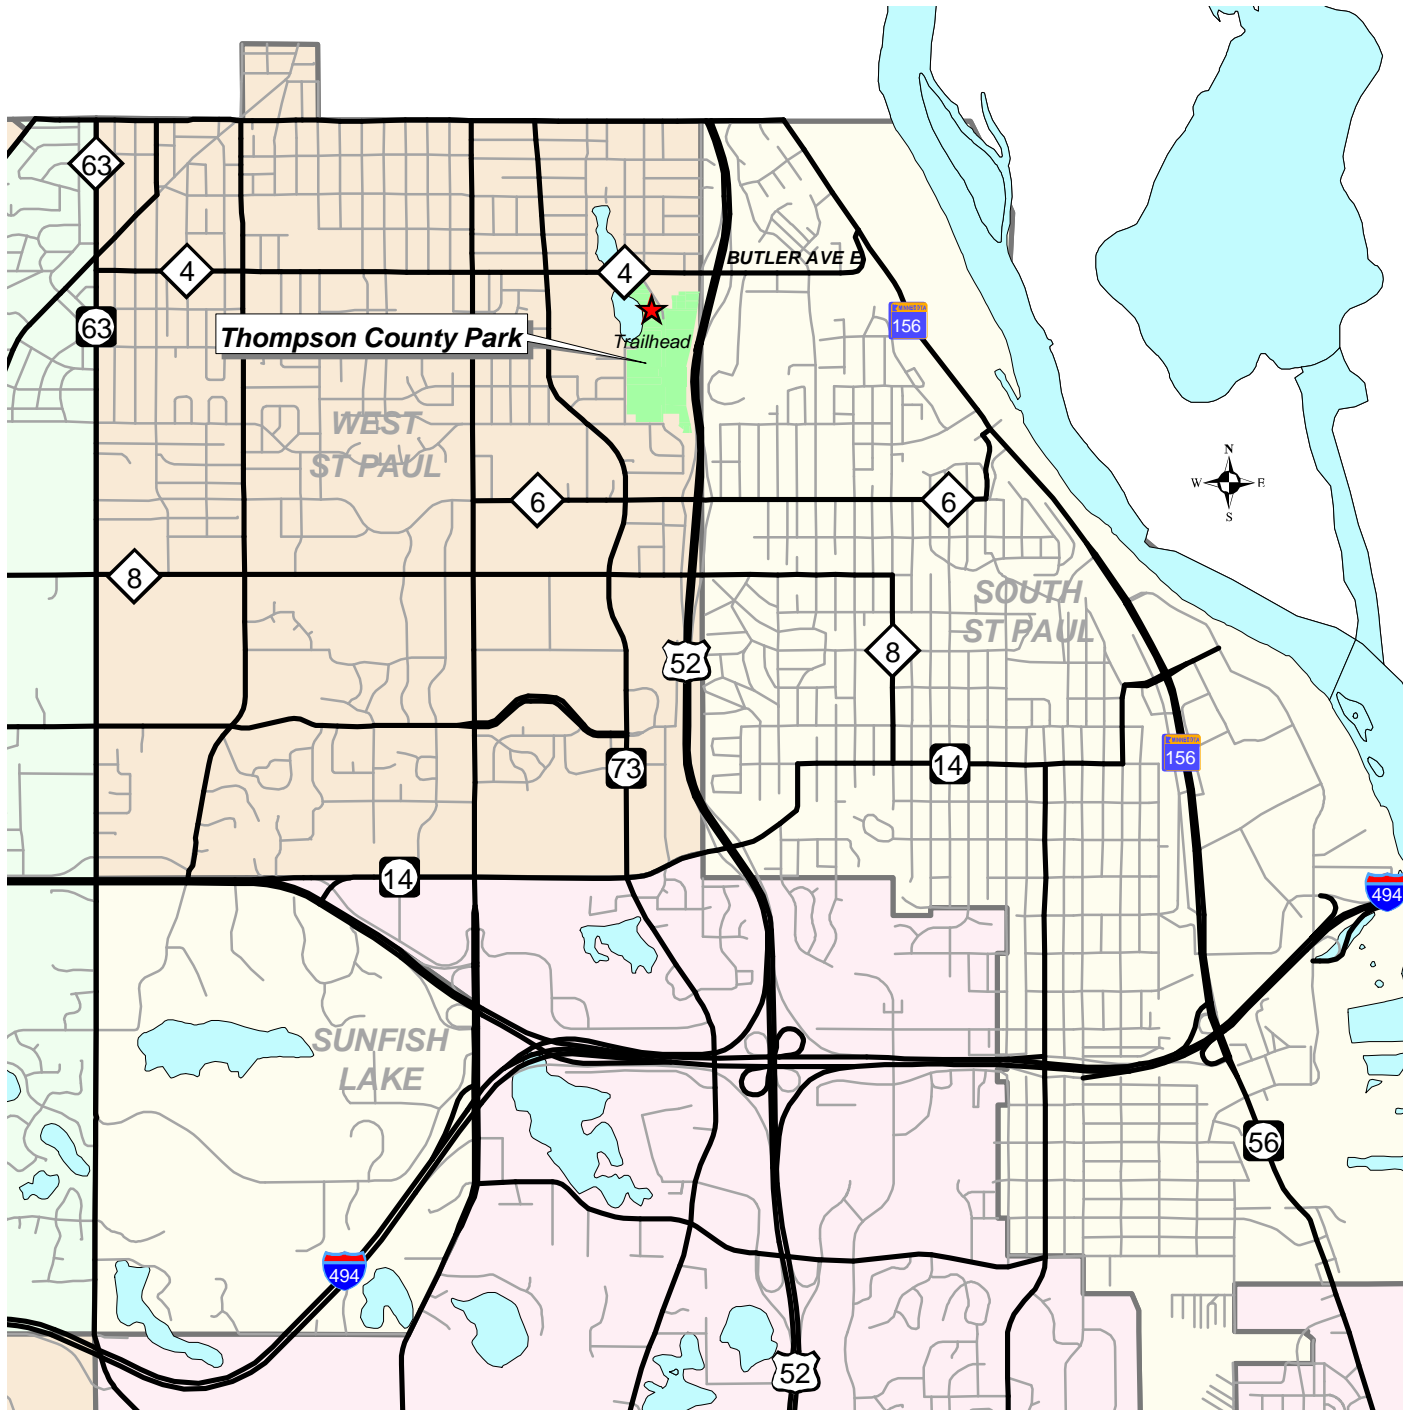

Dakota

COUNTY

Thompson County Park

Thompson County Park/Thompson Park Center/Dakota Lodge

360 Butler Avenue East, West St. Paul, MN 55118

State Hwy 52 to Butler Avenue exit in West St. Paul. West on Butler Avenue East 0.2 miles to Stassen Lane (park entrance road). South on Stassen Lane.